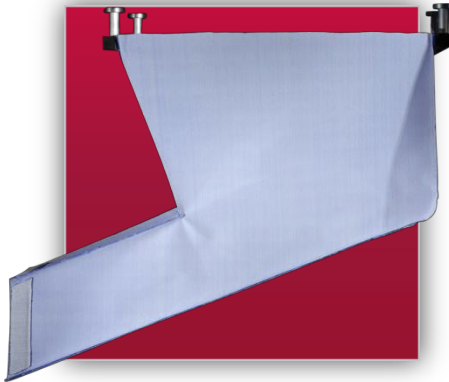

Outage Protection Product Range

Lamella collecting funnel LAFT, double wall

Collecting trough Type AWS

Lamella outage protection Type LAS

Side safety curtain

Outage chute Type AFR

Butterfly curtain

Cross bar cover

Supplies

Outage Protection Product Range

Collecting funnel AFTBE, straight

Collecting funnel AFTBE, diagonal

Collecting funnel AFTBE, diagonal, 90° turned

Collecting funnel AFTBE, duo

Collecting funnel AFTBE, duo, 90° turned

Lamella collecting funnel LAFTBE, double wall

Collecting funnel AFT with fixed frame

Double funnel AFTD with fixed frame