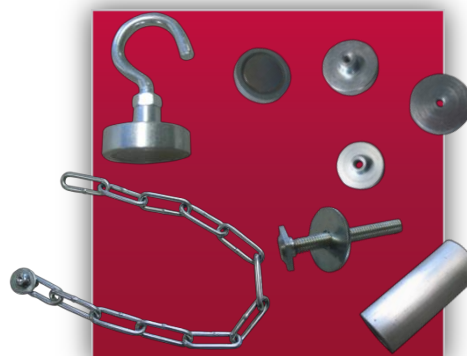

Outage Protection Product Range

Lamella collecting funnel LAFT, double wall

Collecting trough Type AWS

Lamella outage protection Type LAS

Side safety curtain

Outage chute Type AFR

Butterfly curtain

Cross bar cover

Supplies

Outage Protection Product Range

Collecting funnel AFTBE, straight

Collecting funnel AFTBE, diagonal

Collecting funnel AFTBE, diagonal, 90° turned

Collecting funnel AFTBE, duo

Collecting funnel AFTBE, duo, 90° turned

Lamella collecting funnel LAFTBE, double wall

Collecting funnel AFT with fixed frame

Double funnel AFTD with fixed frame