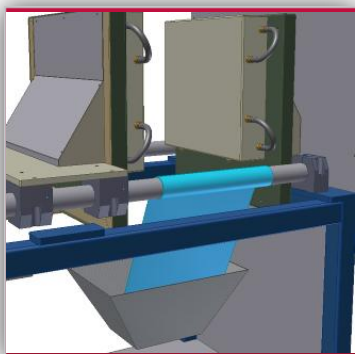

Outage Protection Product Range

Lamella collecting funnel LAFT, double wall

Collecting trough Type AWS

Lamella outage protection Type LAS

Side safety curtain

Outage chute Type AFR

Butterfly curtain

Cross bar cover

Lamella collecting funnel LAFTBE, double wall

Collecting funnel AFT with fixed frame

Double funnel AFTD with fixed frame