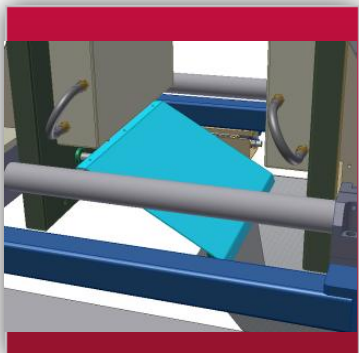

Outage Protection Product Range

Lamella collecting funnel LAFT, double wall

Collecting trough Type AWS

Lamella outage protection Type LAS

Side safety curtain

Outage chute Type AFR

Butterfly curtain

Cross bar cover

Supplies

Outage Protection Product Range

Collecting funnel AFTBE, straight

Collecting funnel AFTBE, diagonal

Collecting funnel AFTBE, diagonal, 90° turned

Collecting funnel AFTBE, duo

Collecting funnel AFTBE, duo, 90° turned

Lamella collecting funnel LAFTBE, double wall

Collecting funnel AFT with fixed frame

Double funnel AFTD with fixed frame